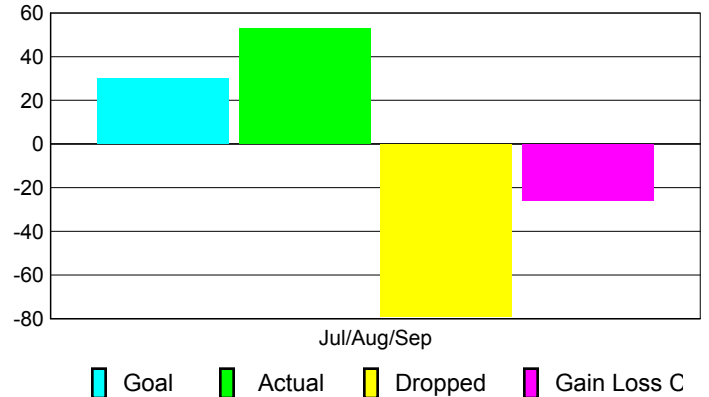

### YTD Status Quo Clubs 2010-2011

Status Quo Clubs Compared to Status Quo Members

## MEMBERSHIP

**Membership Results**  
2010-2011

**Membership**  
2009-2010

Month	Net Memb Goal	Actual New Memb	Actual Dropped Memb	Gain/Loss of Memb	Gain/Loss of Memb
Jul/Aug/Sep	30	53	-79	-26	-16
<b>Totals</b>	<b>30</b>	<b>53</b>	<b>-79</b>	<b>-26</b>	<b>-16</b>

### Membership Results 2010-2011

Goal, New, Dropped, Gain/Loss

### Comparison of Membership Gain/Loss

Current Year Compared to the Previous Year