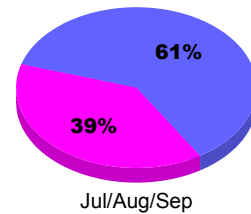

Gender Comparison 2010-2011